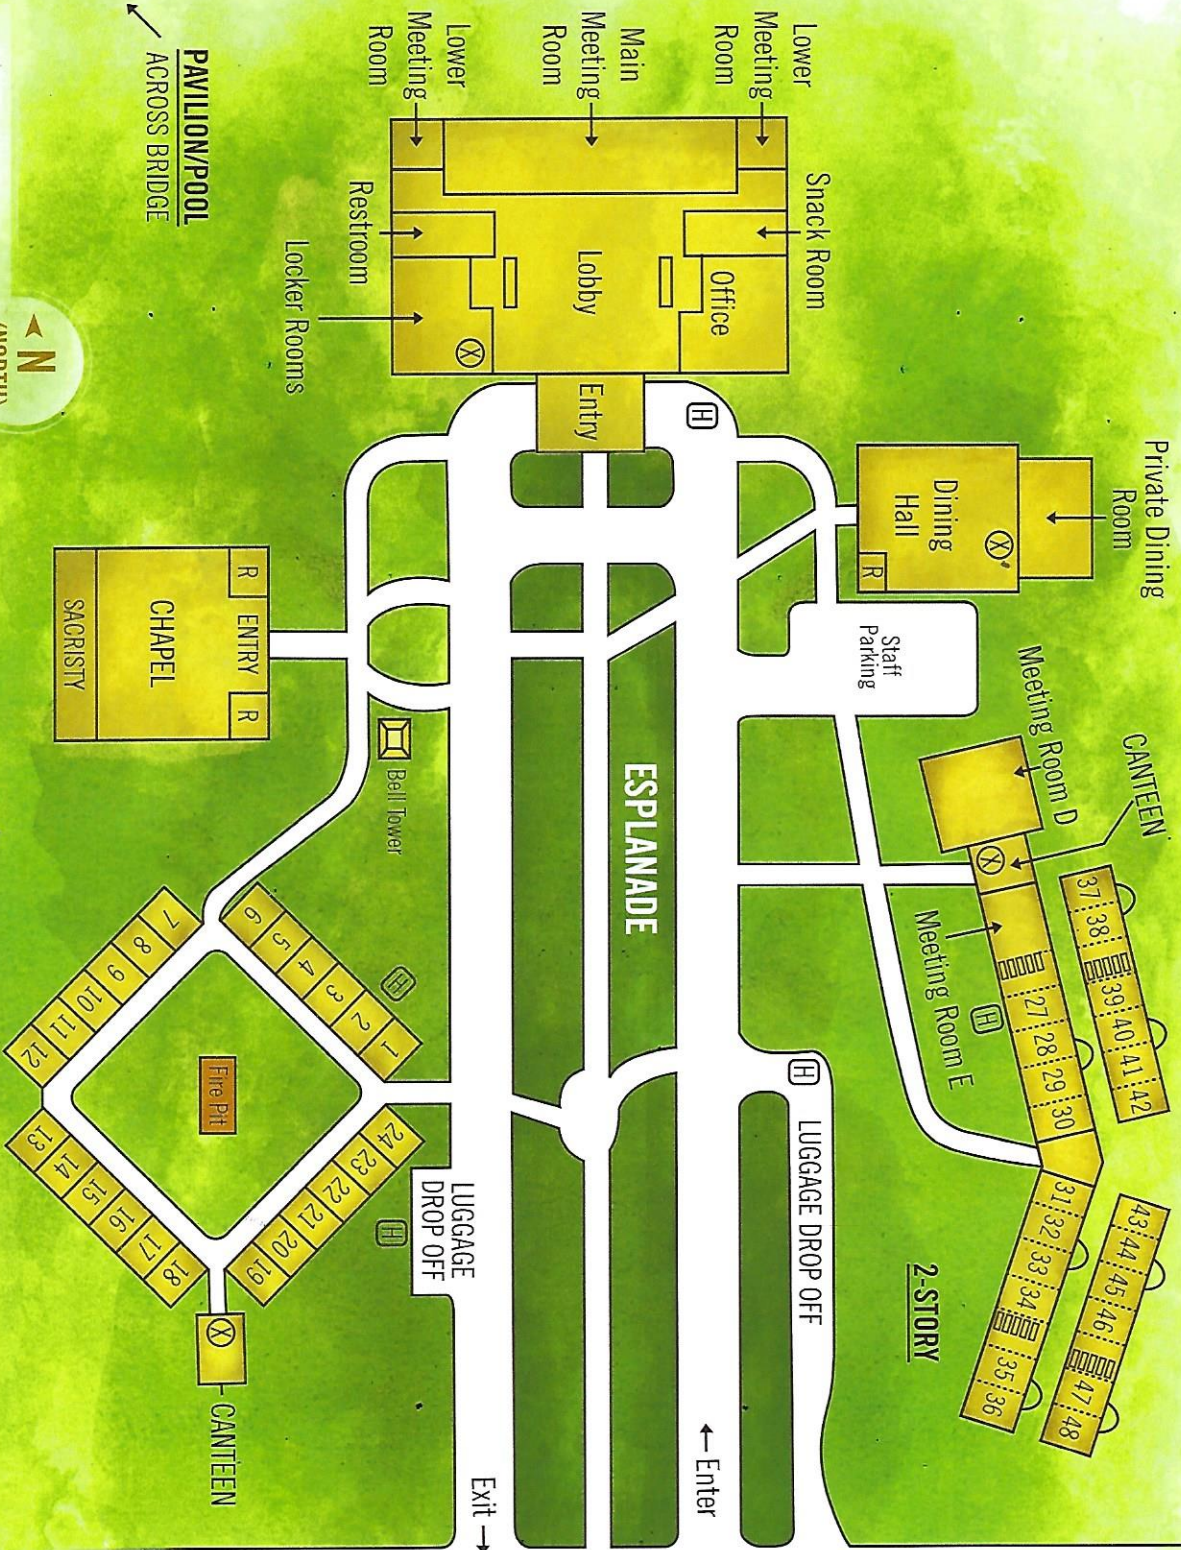

**SECC**  
 SOLOMON EPISCOPAL  
 CONFERENCE CENTER

54296 Hwy. 445  
 Loranger, LA 70446  
 985.748.6634  
 solomoncenter.org

BACK PLAYING FIELD  
 ↑

Parking Lot

Parking Lot

- R Restrooms
- Optional Adjoining Rooms
- ⊗ Ice Machines
- Ⓜ Handicap Parking & Rooms